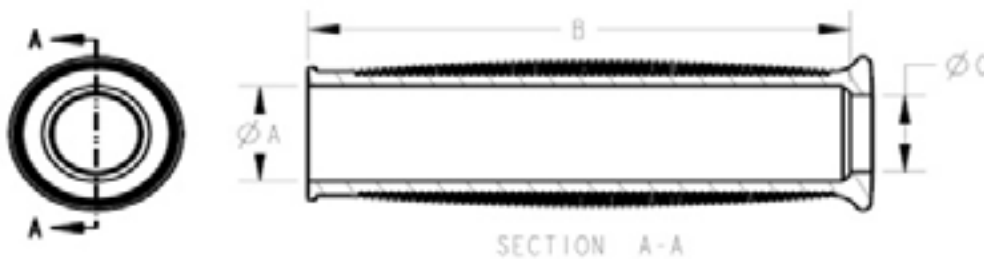

FPVC Tapered Flanged Grip

FPVC Matte Black

Flanged Tapered Grips feature a matte finish and are made from a flexible PVC material that provides both comfort and durability.

Part Number	A (ID)	B (L)	C
14-AT21114	20.83mm	114.3mm	5mm
14-AT24114	24.38mm	114.3mm	5mm

FPVC Flanged Rib-Finned Grip

FPVC Matte Black

Rib-Finned Grips feature a matte finish and are made from a flexible PVC material that provides both comfort and durability.

Part Number	A (ID)	B (L)
14-SAT21116	21.16mm	115.90mm
14-SAT24109	24.38mm	109.22mm

FPVC Straight Ribbed Grip

FPVC Gloss Black

Injection moulded Classic ribbed grip are designed with added features built-in to assist in the gripping action.

Part Number	A (ID)	B (L)	C
14-NRG19117	18.95mm	117.48mm	6mm
14-NRG22117	21.59mm	117.48mm	6mm
14-RG25114	25.17mm	114.30mm	6mm