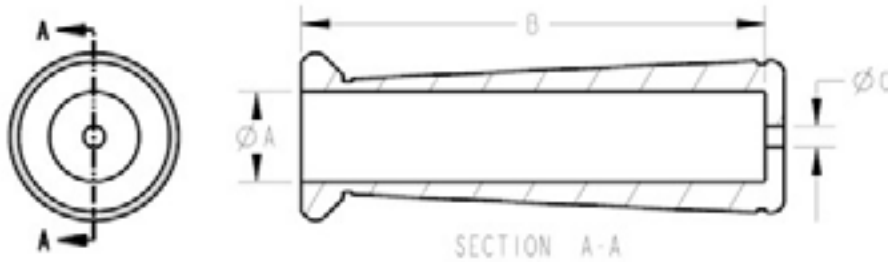

FPVC Tapered Flanged Grip

FPVC Matte Black

Flanged Tapered Grips feature a matte finish and are made from a flexible PVC material that provides both comfort and durability.

Part Number	A (ID)	B (L)	C
14-AT21114	20.83mm	114.3mm	5mm
14-AT24114	24.38mm	114.3mm	5mm

FPVC Straight Ribbed Grip

FPVC Gloss Black

Injection moulded Classic ribbed grip are designed with added features built-in to assist in the gripping action.

Part Number	A (ID)	B (L)	C
14-NRG19117	18.95mm	117.48mm	6mm
14-NRG22117	21.59mm	117.48mm	6mm
14-RG25114	25.17mm	114.30mm	6mm