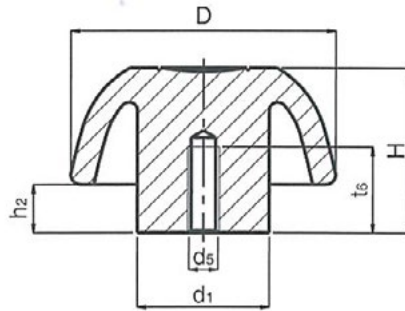

### 1138 - Knob MTC Thermoplastic - Female

Available in black reinforced thermoplastic • Moulded thread

Part Number	D	H	d1	d5	t6	h2
11-KPMB25M5	25	16	13	M5	12	5
11-KPMB32M6	32	20	15	M6	15	6
11-KPMB40M8	40	25	16	M8	20	8
11-KPMB50M10	50	31	21	M10	24	9

### 1138 - Knob MTC Thermoplastic - Female

Available in black or orange reinforced thermoplastic • Threaded female brass insert

Part Number	D	H	d1	d5	t6	h2
11-KPMX25B4	25	16	13	M4	8.5	5
11-KPMX25B5	25	16	13	M5	9	5
11-KPMX25B6	25	16	13	M6	10	5
11-KPMX32B5	32	20	15	M5	9	6
11-KPMX32B6	32	20	15	M6	10	6
11-KPMX40B6	40	25	16	M6	10	8
11-KPMX40B8	40	25	16	M8	14	8
11-KPMX40B10	40	25	16	M10	17	8
11-KPMX50B8	50	31	21	M8	14	9
11-KPMX50B10	50	31	21	M10	18	9
11-KPMX63B10	63	39	23	M10	17	12
11-KPMX63B12	63	39	23	M12	19	12
11-KPMX63B16	63	39	23	M16	27	12