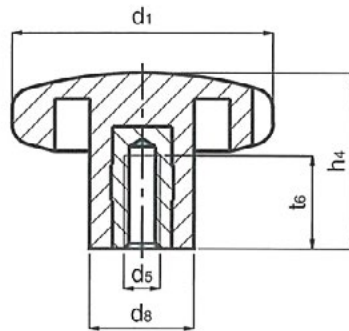

## 1126 - Knobs – Star - Female

Available in Black Duroplast • Threaded Female Brass Insert

Part Number	d1	h4	d5	t6	d8
11-KPD6B20B4	20	13	M4	8.5	10
11-KPD6B25B5	25	16	M5	9	12
11-KPD6B32B6	32	20	M6	10	13
11-KPD6B40B8	40	25	M8	14	19
11-KPD6B50B10	50	32	M10	17	20
11-KPD6B63B12	63	40	M12	19	23
11-KPD6B80B16	80	50	M16	27	30

## 1126 - Knobs – Star - Male

Available in Black Duroplast • Treated threaded Steel Stud

Part Number	d1	h4	d7	e	d8
11-KPD6B20S4-15	20	13	M4	15	10
11-KPD6B25S5-20	25	16	M5	20	12
11-KPD6B32S6-20	32	20	M6	20	13
11-KPD6B32S6-40	32	20	M6	40	13
11-KPD6B40S8-27	40	25	M8	27	19
11-KPD6B40S8-47	40	25	M8	47	19
11-KPD6B50S10-44	50	32	M10	44	20
11-KPD6B50S10-64	50	32	M10	64	20
11-KPD6B63S12-40	63	40	M12	40	23
11-KPD6B63S12-60	63	40	M12	60	23
11-KPD6B80S16-55	80	50	M16	55	30
11-KPD6B80S16-75	80	50	M16	75	30