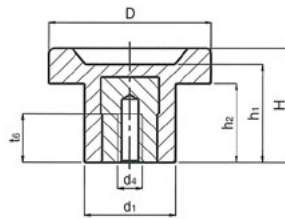

1124 - Knobs – FZ - Female

Available in Black Duroplast • Threaded Female Brass Insert • Also available with Treated Steel Insert

Part Number	D	H	d	d4	h	t6	d2	h1	h2	d1
11-KPFB30B6	30	25	-	M6	-	10	-	24	16	20
11-KPFB30S5	30	25	5.25	-	17	-	14	24	16	20
11-KPFB30S6O	30	25	-	M6	17	-	14	24	16	20
11-KPFB45B8	45	28	-	M8	-	14	-	25	17	24
11-KPFB45S5	45	28	5.25	-	21	-	16	25	17	24
11-KPFB45S8O	45	28	-	M8	21	-	16	25	17	24

Brass insert – B
eg. 11- KPFB30B6

Treated Steel insert open - S
eg. 11-KPFB30S6O

Treated Steel insert – S
eg. 11- KPFB30S6

1124 - Knobs – FZ - Male

Available in Black Duroplast • Treated Threaded Steel Stud