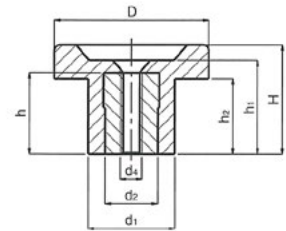

1124 - Knobs – FZ - Female

Available in Black Duroplast • Threaded Female Brass Insert • Also available with Treated Steel Insert

Part Number	D	H	d	d4	h	t6	d2	h1	h2	d1
11-KPFB30B6	30	25	-	M6	-	10	-	24	16	20
11-KPFB30S5	30	25	5.25	-	17	-	14	24	16	20
11-KPFB30S6O	30	25	-	M6	17	-	14	24	16	20
11-KPFB45B8	45	28	-	M8	-	14	-	25	17	24
11-KPFB45S5	45	28	5.25	-	21	-	16	25	17	24
11-KPFB45S8O	45	28	-	M8	21	-	16	25	17	24

Brass insert – B
eg. 11- KPFB30B6

Treated Steel insert open - S
eg. 11-KPFB30S6O

Treated Steel insert – S
eg. 11- KPFB30S6

1124 - Knobs – FZ - Male

Available in Black Duroplast • Treated Threaded Steel Stud

Part Number	D	H	d	e	d1	h1
11-KPFB30S8-27	30	25	M8	27	20	24
11-KPFB45S10-33	45	28	M10	33	24	25
11-KPFB60S12-40	60	32	M12	40	28	28