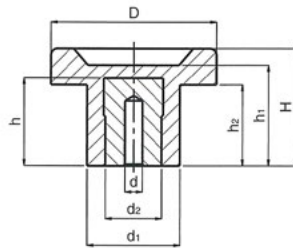

1124 - Knobs – FZ - Female

Available in Black Duroplast • Threaded Female Brass Insert • Also available with Treated Steel Insert

Part Number	D	H	d	d4	h	t6	d2	h1	h2	d1
11-KPFB30B6	30	25	-	M6	-	10	-	24	16	20
11-KPFB30S5	30	25	5.25	-	17	-	14	24	16	20
11-KPFB30S6O	30	25	-	M6	17	-	14	24	16	20
11-KPFB45B8	45	28	-	M8	-	14	-	25	17	24
11-KPFB45S5	45	28	5.25	-	21	-	16	25	17	24
11-KPFB45S8O	45	28	-	M8	21	-	16	25	17	24

Brass insert – B
eg. 11- KPFB30B6

Treated Steel insert open - S
eg. 11-KPFB30S6O

Treated Steel insert – S
eg. 11- KPFB30S6

1124 - Knobs – FZ - Male

Available in Black Duroplast • Treated Threaded Steel Stud