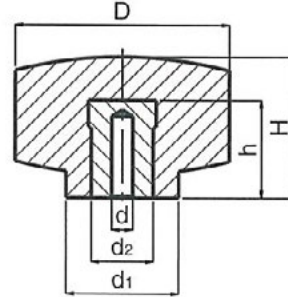

1120 - Knobs – Forza - Female

Available in Black Duroplast • Threaded Female Brass Insert • Also available with Treated Steel Insert

Part Number	D	H	d	d5	h	t6	d1	d2
11-KPFB25S5	25	19	5.25	-	15	-	16	12
11-KPFB25B6	25	19	-	M6	-	10	16	-
11-KPFB32S5	32	22	5.25	-	15	-	18	12
11-KPFB32B6	32	22	-	M6	-	10	18	-
11-KPFB40S5	40	27	5.25	-	17	-	21	14
11-KPFB40B8	40	27	-	M8	-	14	21	-
11-KPFB63S5	63	34	5.25	-	21	-	28	16
11-KPFB63B10	63	34	-	M10	-	17	28	-

Brass insert – B
eg. 11-KPFB25B6

Treated Steel insert – S
eg. 11-KPFB25S6

1120 - Knobs – Forza - Male

Available in Black Duroplast • Treated Threaded Steel Stud

Part Number	D	H	d	e	d1
11-KPFB25S6-20	25	19	M6	20	16
11-KPFB32S6-25	32	22	M6	25	18
11-KPFB40S8-27	40	27	M8	27	21
11-KPFB50S10-33	50	32	M10	33	23
11-KPFB63S12-40	63	34	M12	40	28