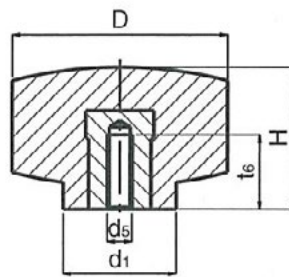

1120 - Knobs – Forza - Female

Available in Black Duroplast • Threaded Female Brass Insert • Also available with Treated Steel Insert

Part Number	D	H	d	d5	h	t6	d1	d2
11-KPFB25S5	25	19	5.25	-	15	-	16	12
11-KPFB25B6	25	19	-	M6	-	10	16	-
11-KPFB32S5	32	22	5.25	-	15	-	18	12
11-KPFB32B6	32	22	-	M6	-	10	18	-
11-KPFB40S5	40	27	5.25	-	17	-	21	14
11-KPFB40B8	40	27	-	M8	-	14	21	-
11-KPFB63S5	63	34	5.25	-	21	-	28	16
11-KPFB63B10	63	34	-	M10	-	17	28	-

Brass insert – B
eg. 11-KPFB25B6

Treated Steel insert – S
eg. 11-KPFB25S6

1120 - Knobs – Forza - Male

Available in Black Duroplast • Treated Threaded Steel Stud

Part Number	D	H	d	e	d1
11-KPFB25S6-20	25	19	M6	20	16
11-KPFB32S6-25	32	22	M6	25	18
11-KPFB40S8-27	40	27	M8	27	21
11-KPFB50S10-33	50	32	M10	33	23
11-KPFB63S12-40	63	34	M12	40	28