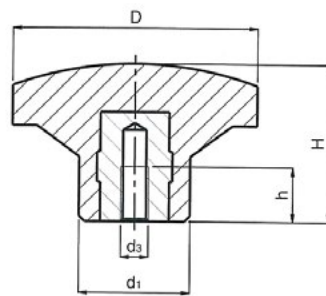

1118 - Knobs – Star Stub - Female

Available in Black Duroplast • Threaded Female Brass Insert • Also available with Treated Steel Insert

Part Number	D	H	d1	d3	h
11-KPSB22B6	22	19	12	M6	10
11-KPSB33B6	33	23	19	M6	10
11-KPSB33B8	33	23	19	M8	14
11-KPSB44B8	44	27	23	M8	14
11-KPSB44B10	44	27	23	M10	17
11-KPSB55B10	55	33	25	M10	17
11-KPSB66B12	66	42	30	M12	19

1118 - Knobs – Star Stub - Male

Available in Black Duroplast • Treated Steel Stud

Part Number	D	H	d	e	d1
11-KPSB22S5-20	22	19	M5	20	12
11-KPSB22S6-20	22	19	M6	20	12
11-KPSB33S6-15	33	23	M6	15	19
11-KPSB44S8-15	44	27	M8	15	23
11-KPSB44S8-27	44	27	M8	27	23
11-KPSB55S10-33	55	34	M10	33	25
11-KPSB66S12-45	66	42	M12	45	30